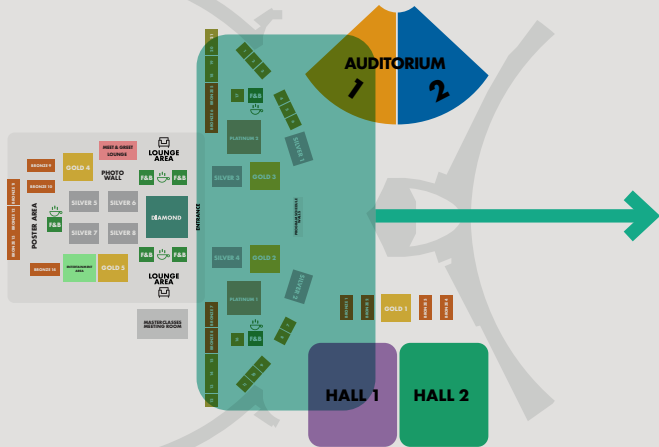

EXHIBITION FLOOR PLAN

Partnership Opportunities	#	sqm
DIAMOND	1	80
PLATINUM	2	65
GOLD	5	45
SILVER	8	36
BRONZE	14	18
SHELL SCHEME	20	9

AREA 1

EXHIBITION FLOOR PLAN

Partnership Opportunities	#	sqm
DIAMOND	1	80
PLATINUM	2	65
GOLD	5	45
SILVER	8	36
BRONZE	14	18
SHELL SCHEME	20	9

MASTERCLASSES
MEETING ROOM

EXHIBITION FLOOR PLAN

AREA 2

Partnership Opportunities	#	sqm
DIAMOND	1	80
PLATINUM	2	65
GOLD	5	45
SILVER	8	36
BRONZE	14	18
SHELL SCHEME	20	9