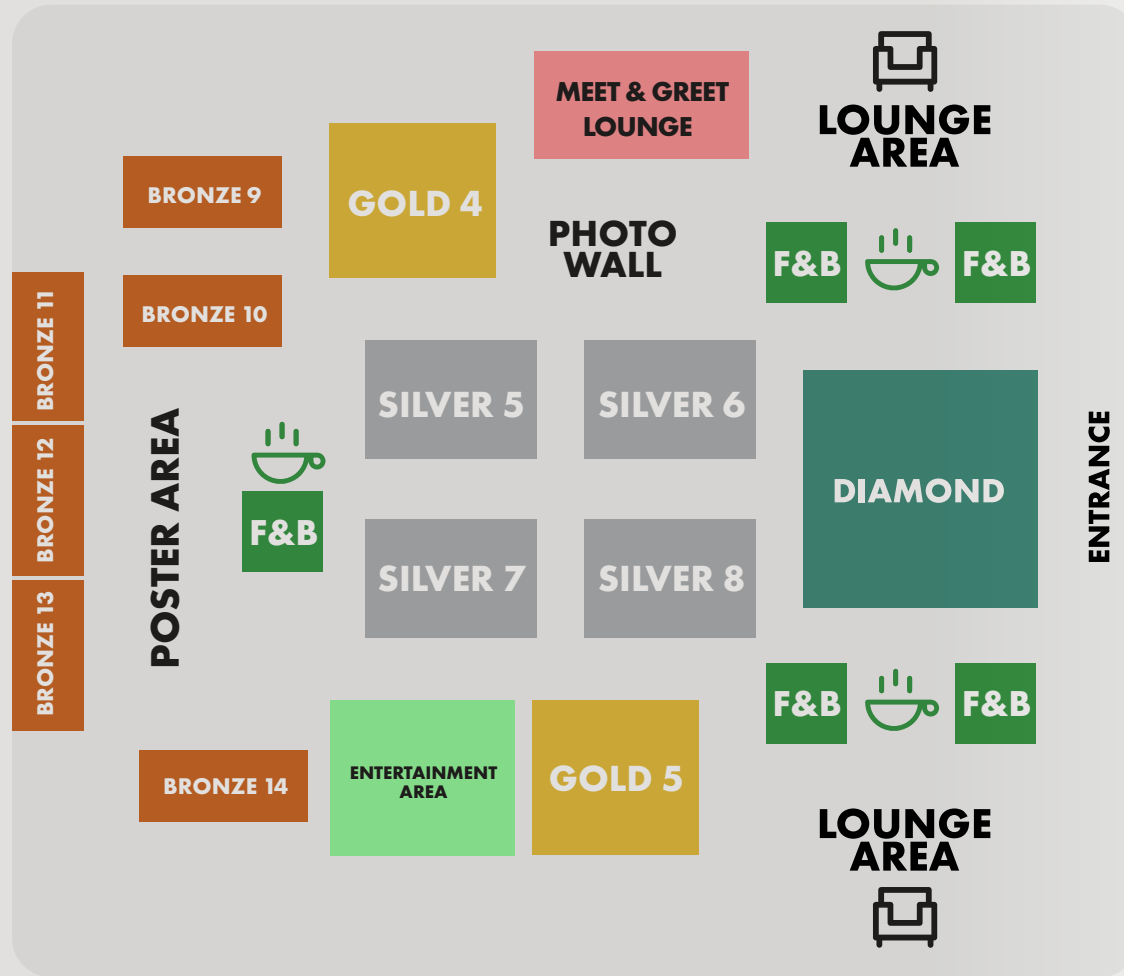

EXHIBITION FLOOR PLAN

Partnership Opportunities	#	sqm
DIAMOND	1	80
PLATINUM	2	65
GOLD	5	45
SILVER	8	36
BRONZE	14	18
SHELL SCHEME	20	9

AREA 1

EXHIBITION FLOOR PLAN

Partnership Opportunities	#	sqm
DIAMOND	1	80
PLATINUM	2	65
GOLD	5	45
SILVER	8	36
BRONZE	14	18
SHELL SCHEME	20	9

MASTERCLASSES
MEETING ROOM

EXHIBITION FLOOR PLAN

AREA 2

Partnership Opportunities	#	sqm
DIAMOND	1	80
PLATINUM	2	65
GOLD	5	45
SILVER	8	36
BRONZE	14	18
SHELL SCHEME	20	9