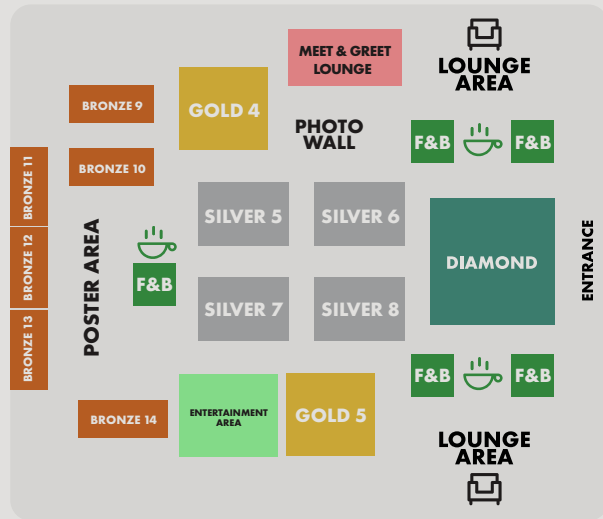

EXHIBITION FLOOR PLAN

Partnership Opportunities	#	sqm
DIAMOND	1	80
PLATINUM	2	65
GOLD	5	45
SILVER	8	36
BRONZE	14	18
SHELL SCHEME	20	9

AREA 1

EXHIBITION FLOOR PLAN

Partnership Opportunities	#	sqm
DIAMOND	1	80
PLATINUM	2	65
GOLD	5	45
SILVER	8	36
BRONZE	14	18
SHELL SCHEME	20	9

MASTERCLASSES
MEETING ROOM

EXHIBITION FLOOR PLAN

AREA 2

Partnership Opportunities	#	sqm
DIAMOND	1	80
PLATINUM	2	65
GOLD	5	45
SILVER	8	36
BRONZE	14	18
SHELL SCHEME	20	9