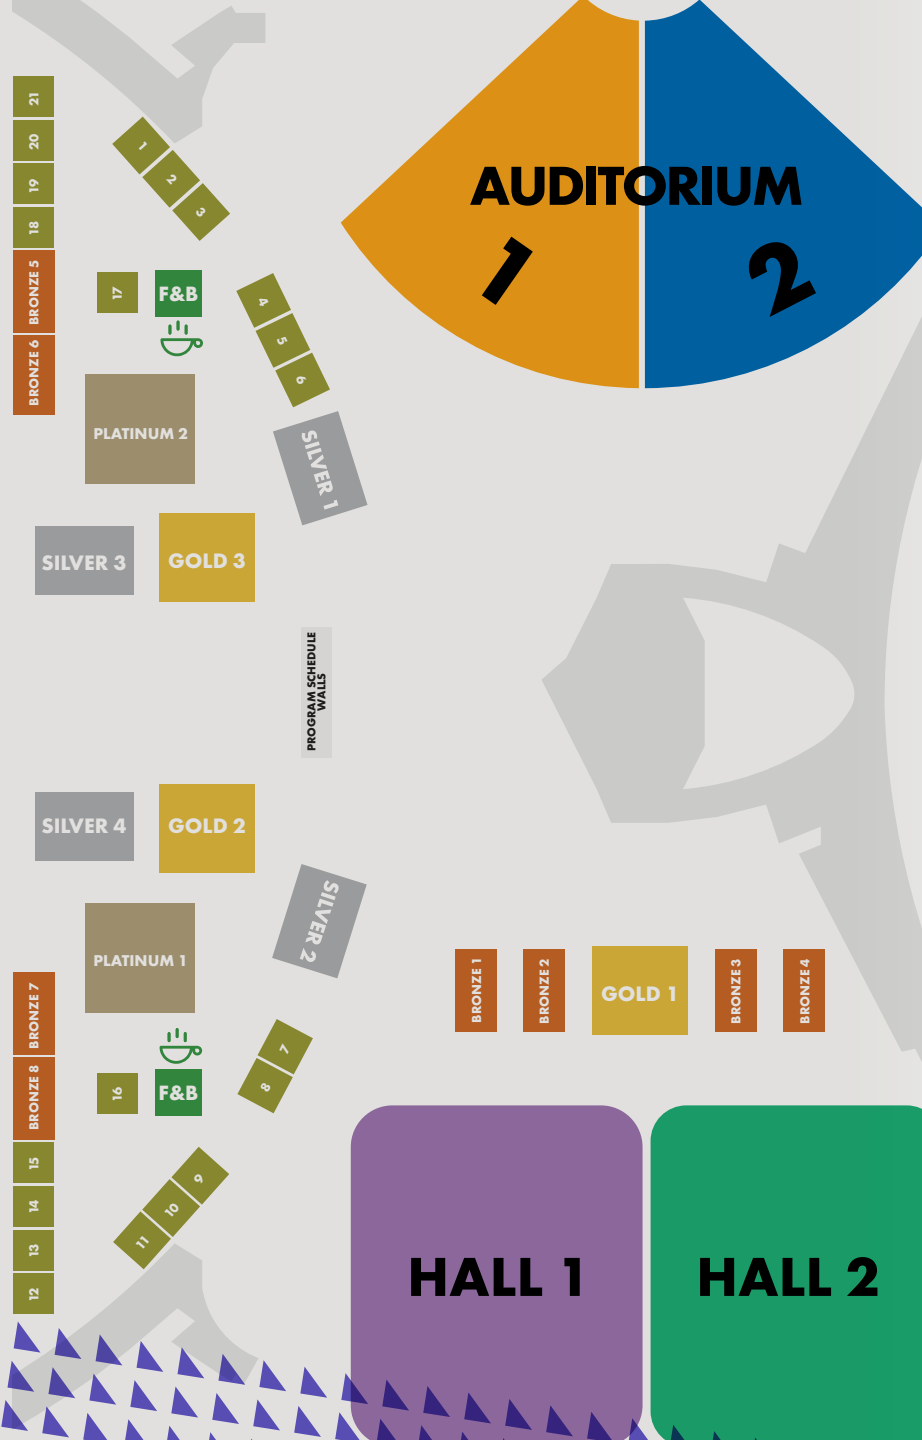

EXHIBITION FLOOR PLAN

Partnership Opportunities	#	sqm
DIAMOND	1	80
PLATINUM	2	65
GOLD	5	45
SILVER	8	36
BRONZE	14	18
SHELL SCHEME	20	9

AREA 1

EXHIBITION FLOOR PLAN

Partnership Opportunities	#	sqm
DIAMOND	1	80
PLATINUM	2	65
GOLD	5	45
SILVER	8	36
BRONZE	14	18
SHELL SCHEME	20	9

MASTERCLASSES
MEETING ROOM

EXHIBITION FLOOR PLAN

AREA 2

Partnership Opportunities	#	sqm
DIAMOND	1	80
PLATINUM	2	65
GOLD	5	45
SILVER	8	36
BRONZE	14	18
SHELL SCHEME	20	9