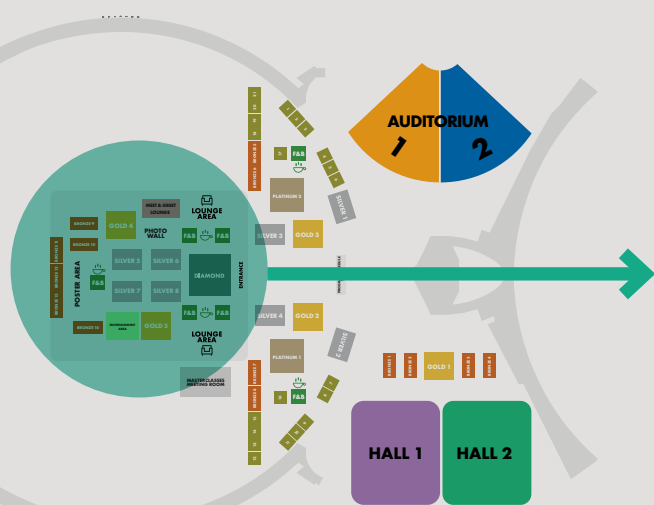

EXHIBITION FLOOR PLAN

Partnership Opportunities	#	sqm
DIAMOND	1	80
PLATINUM	2	65
GOLD	5	45
SILVER	8	36
BRONZE	14	18
SHELL SCHEME	20	9

AREA 1

EXHIBITION FLOOR PLAN

Partnership Opportunities	#	sqm
DIAMOND	1	80
PLATINUM	2	65
GOLD	5	45
SILVER	8	36
BRONZE	14	18
SHELL SCHEME	20	9

MASTERCLASSES
MEETING ROOM

EXHIBITION FLOOR PLAN

AREA 2

Partnership Opportunities	#	sqm
DIAMOND	1	80
PLATINUM	2	65
GOLD	5	45
SILVER	8	36
BRONZE	14	18
SHELL SCHEME	20	9