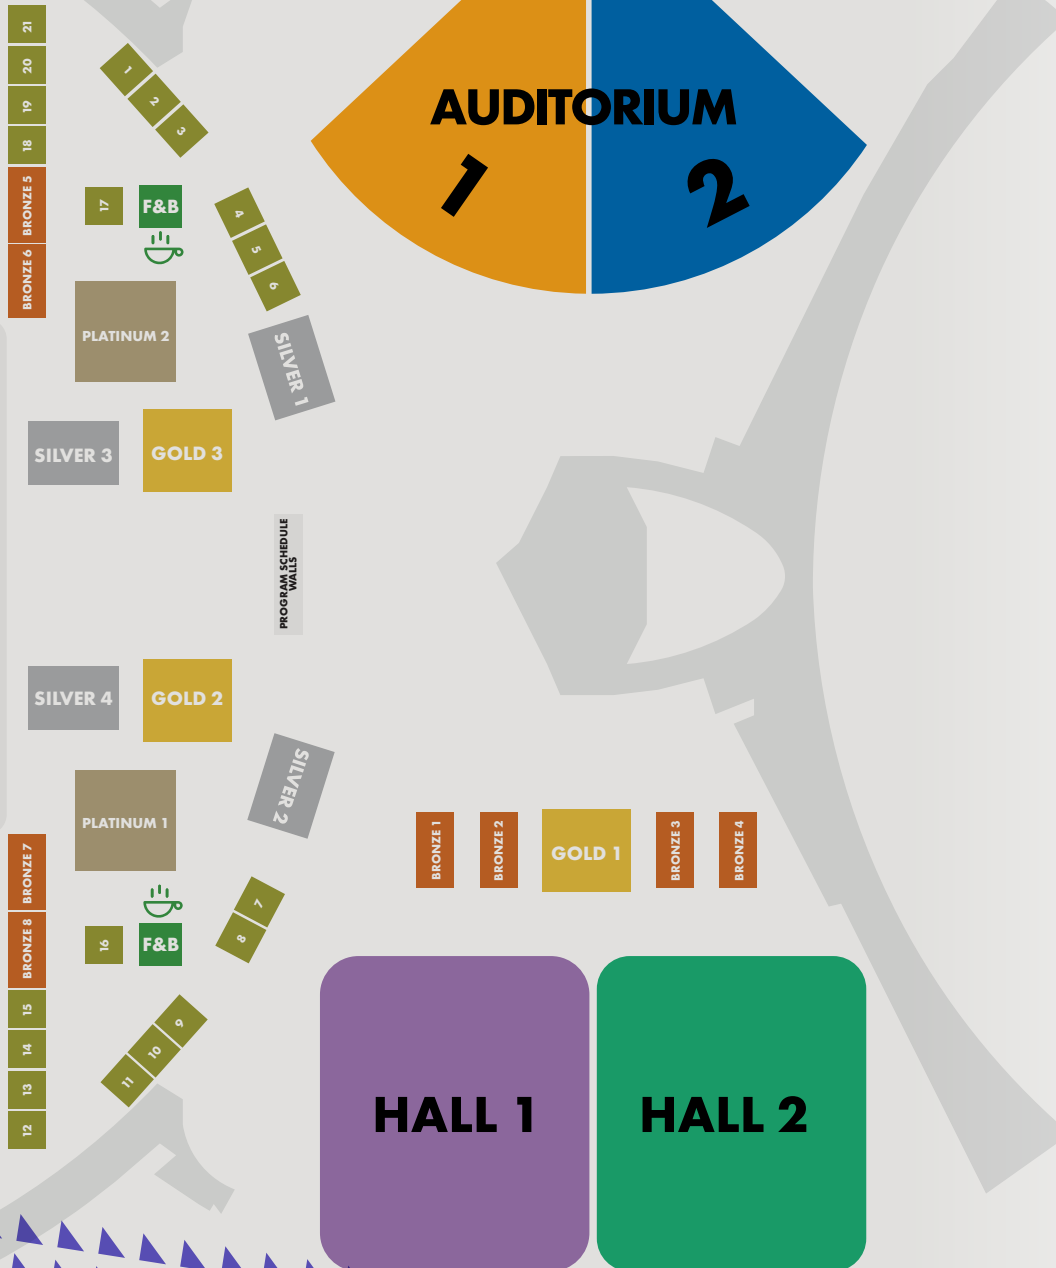

EXHIBITION FLOOR PLAN

Partnership Opportunities	#	sqm
DIAMOND	1	80
PLATINUM	2	65
GOLD	5	45
SILVER	8	36
BRONZE	14	18
SHELL SCHEME	20	9

AREA 1

EXHIBITION FLOOR PLAN

Partnership Opportunities	#	sqm
DIAMOND	1	80
PLATINUM	2	65
GOLD	5	45
SILVER	8	36
BRONZE	14	18
SHELL SCHEME	20	9

MASTERCLASSES
MEETING ROOM

EXHIBITION FLOOR PLAN

AREA 2

Partnership Opportunities	#	sqm
DIAMOND	1	80
PLATINUM	2	65
GOLD	5	45
SILVER	8	36
BRONZE	14	18
SHELL SCHEME	20	9